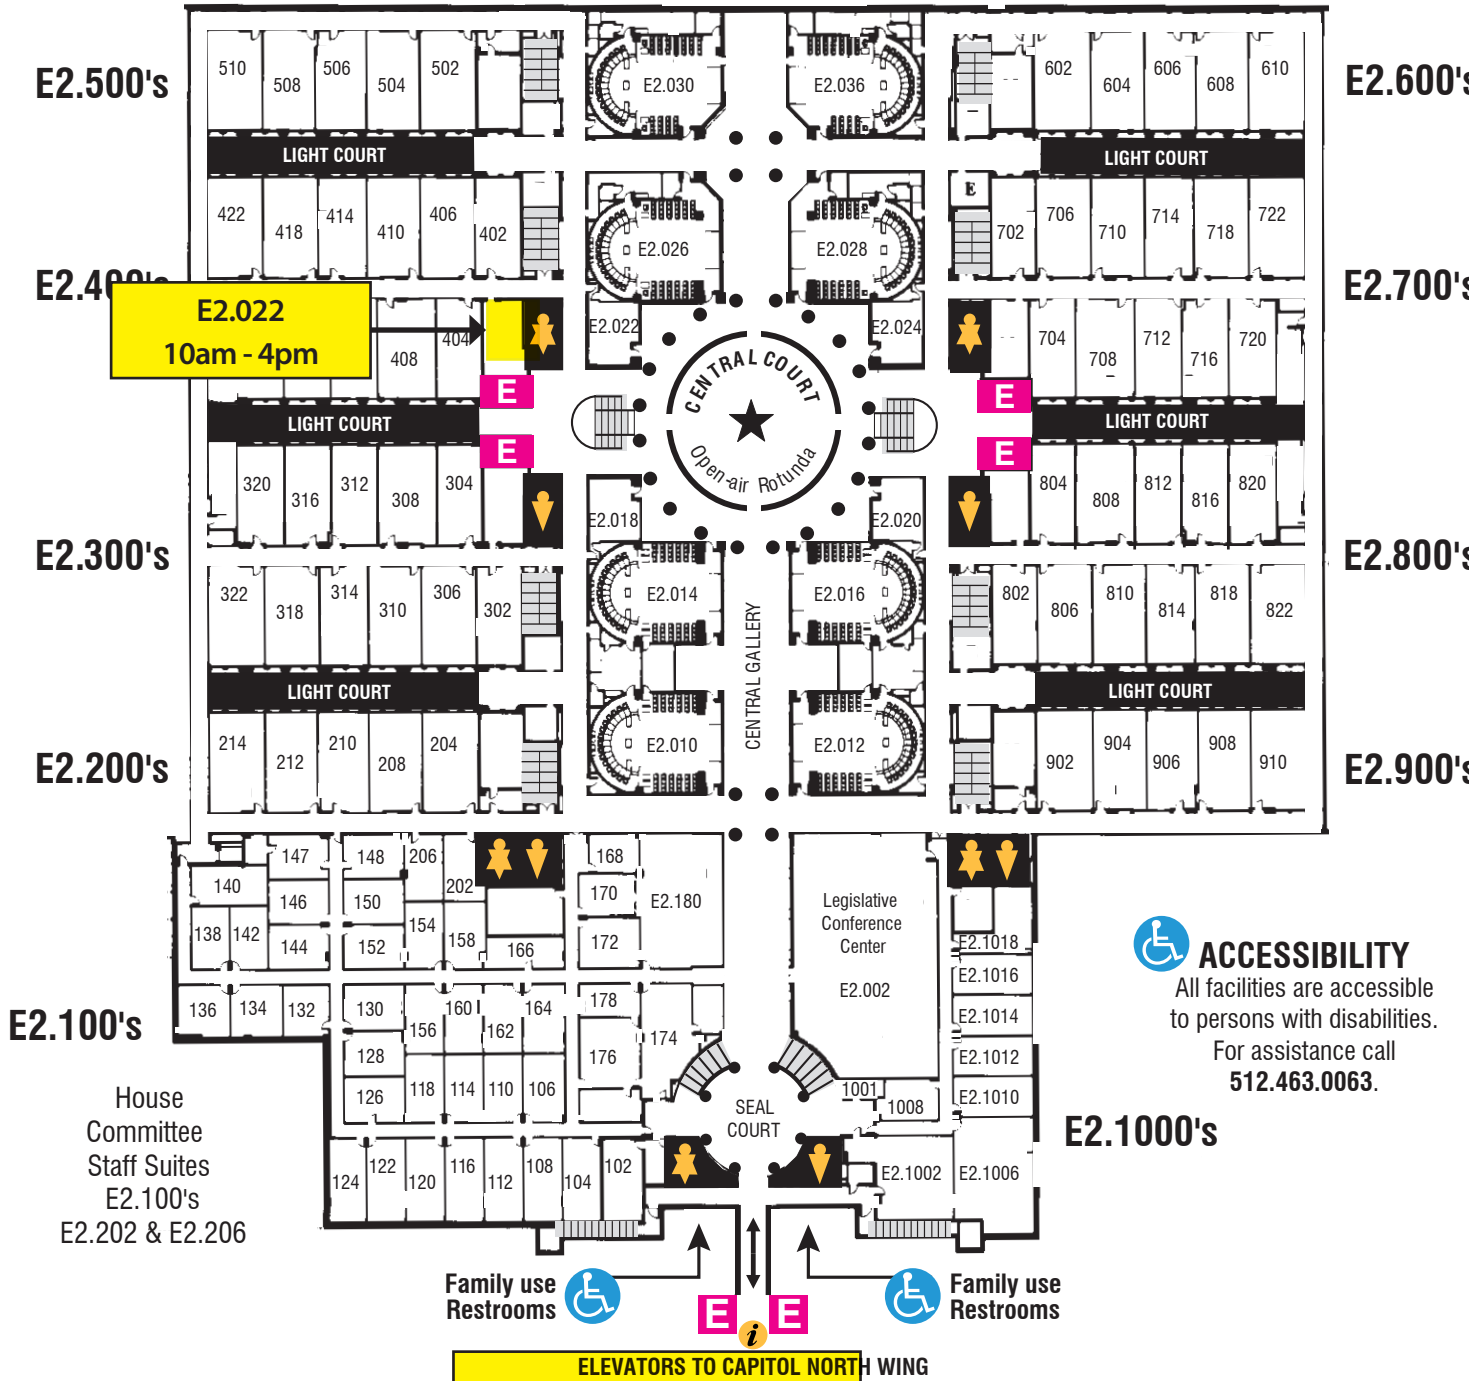

EXTENSION SECOND FLOOR (E2)

State Representatives Offices
E2.200 through E2.900's

CAPITOL EXTENSION GUIDE FLOOR E2