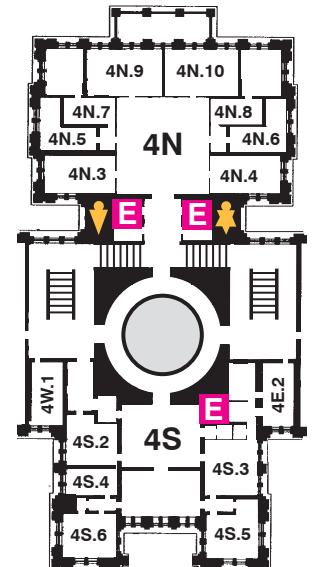

## FLOORS 1 & GROUND

## SECOND FLOOR

Baby Changing Tables located in 2nd Floor Restrooms

**Capitol Extension Access:** Take the North Wing elevators to Floor E1 or E2 of the underground Capitol Extension. Please visit the Capitol Giftshop on Floor E1 for Texas and Capitol mementos and books, as well as mints, medicines and other sundries. Also located on level E1 are a public cafeteria, an Automatic Teller Machine (ATM), and vending machines.

## FOURTH FLOOR