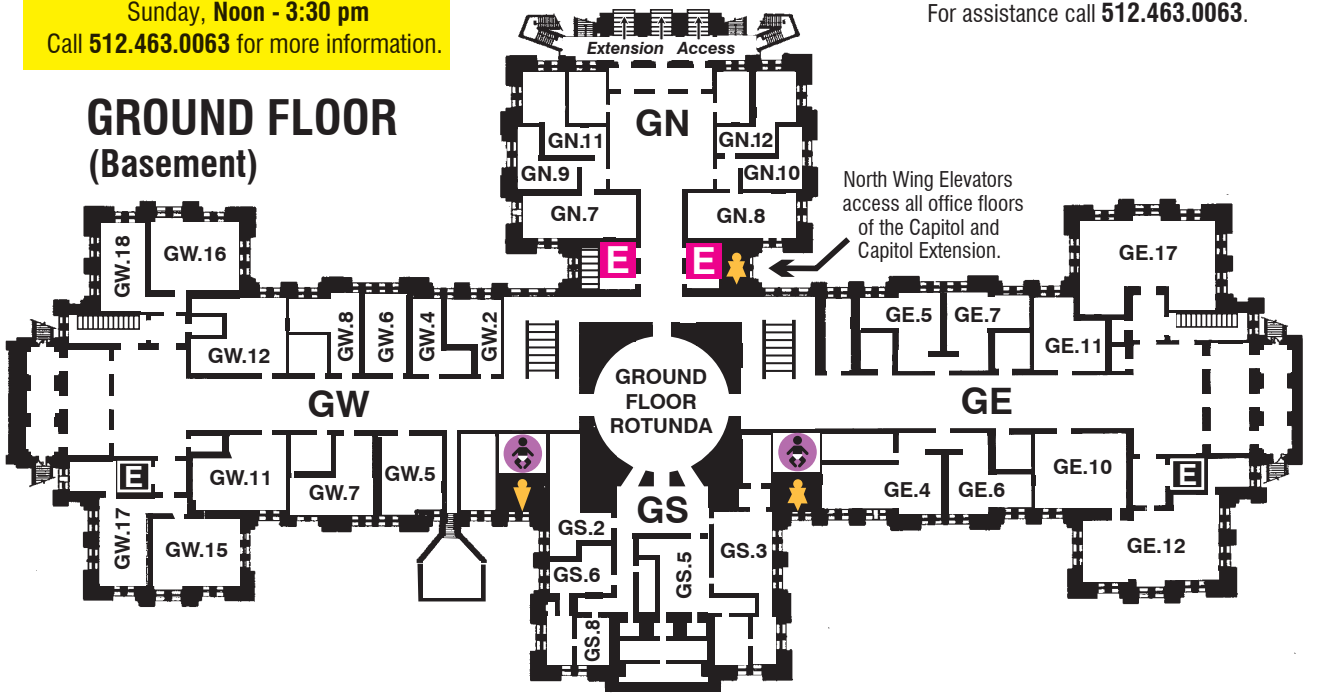

# FIRST FLOOR

North Wing Elevators access all office floors of the Capitol and Capitol Extension.

**i INFORMATION & TOURS**  
 Monday - Friday, 8:30 am - 4:30 pm  
 Saturday, 9:30 am - 3:30 pm  
 Sunday, Noon - 3:30 pm  
 Call 512.463.0063 for more information.

# GROUND FLOOR (Basement)

North Wing Elevators access all office floors of the Capitol and Capitol Extension.

## SECOND FLOOR

Baby Changing Tables located in 2nd Floor Restrooms

**Capitol Extension Access:** Take the North Wing elevators to Floor E1 or E2 of the underground Capitol Extension. Please visit the Capitol Giftshop on Floor E1 for Texas and Capitol mementos and books, as well as mints, medicines and other sundries. Also located on level E1 are a public cafeteria, an Automatic Teller Machine (ATM), and vending machines.