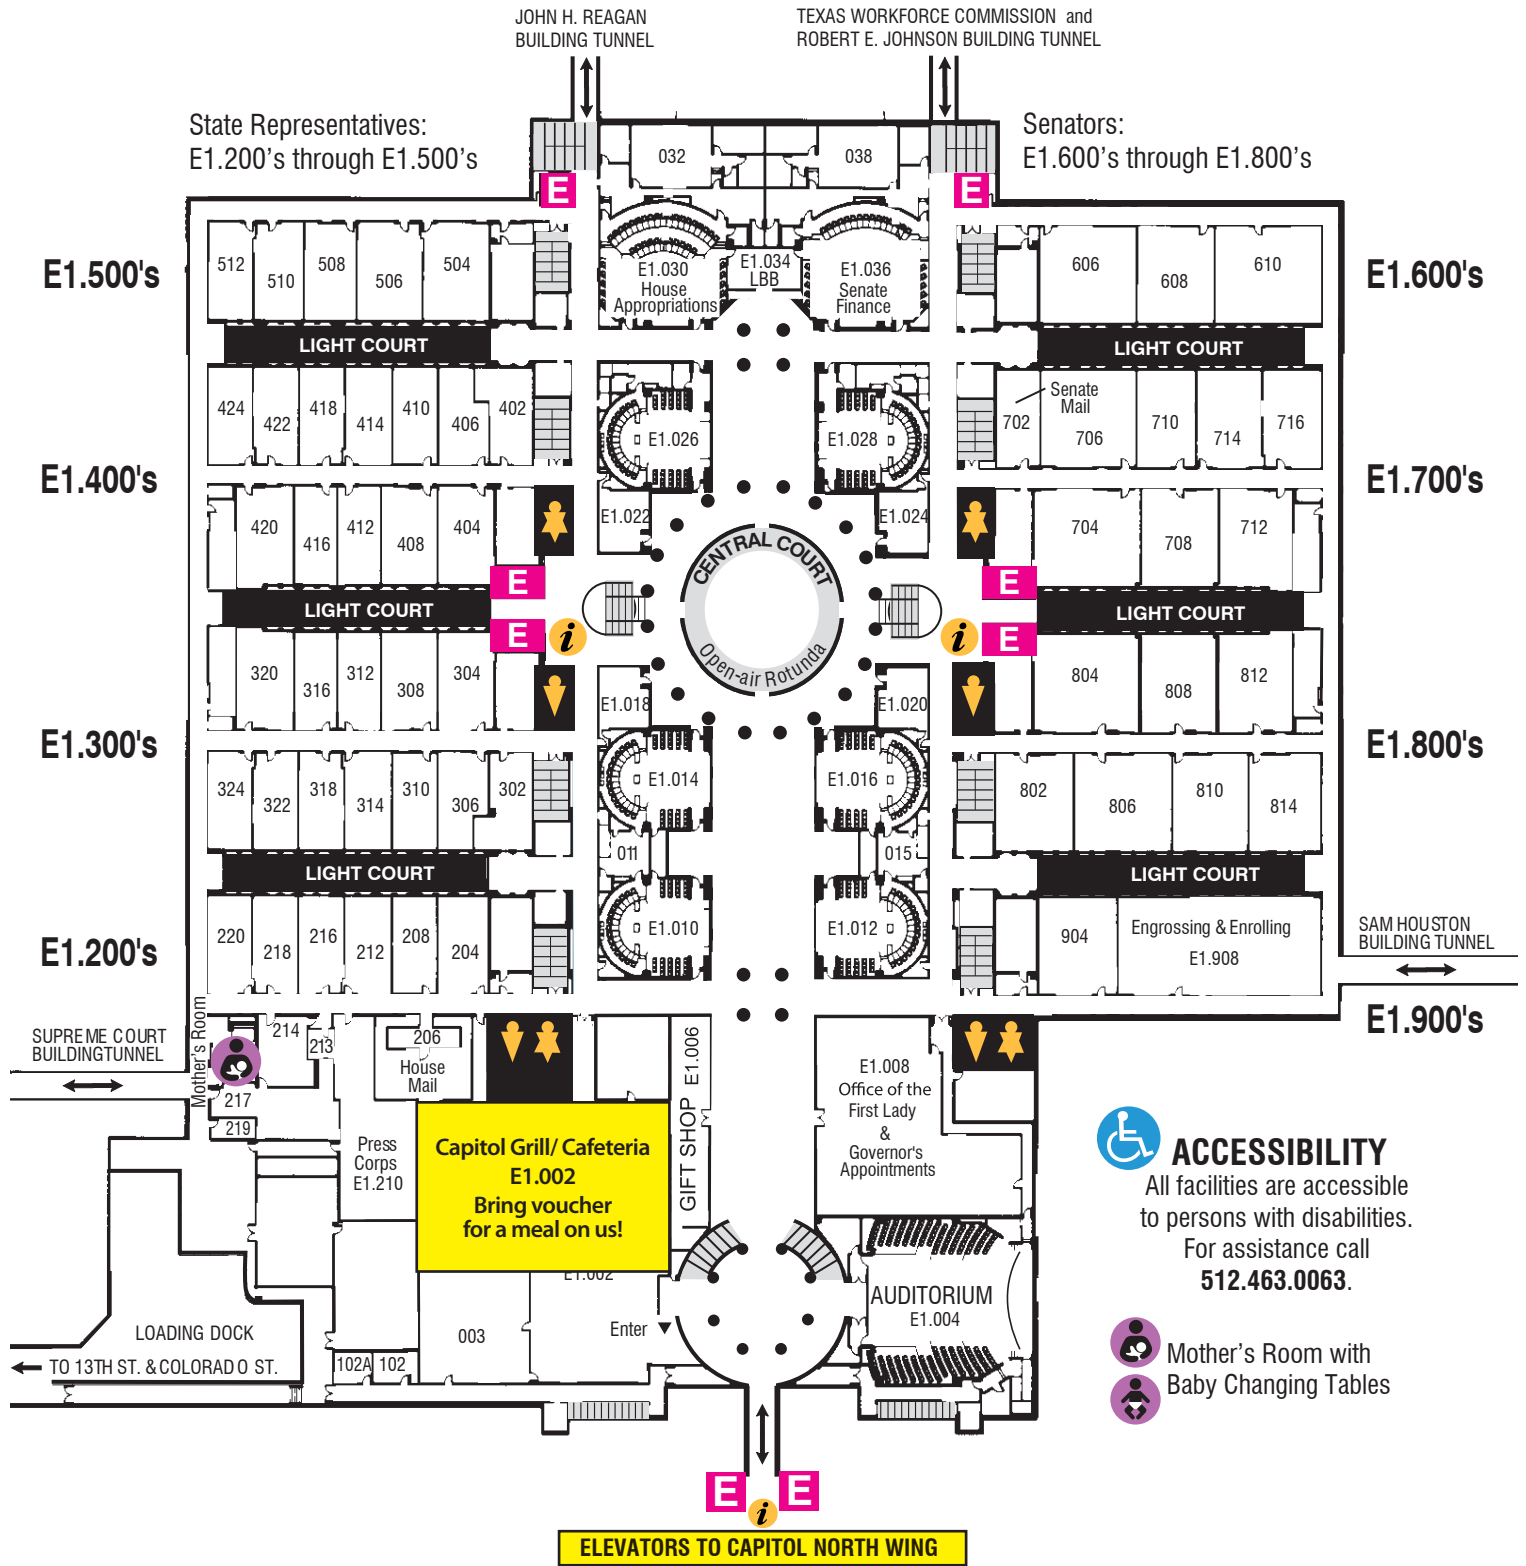

EXTENSION FIRST FLOOR (E1)

CAPITOL EXTENSION GUIDE FLOOR E1