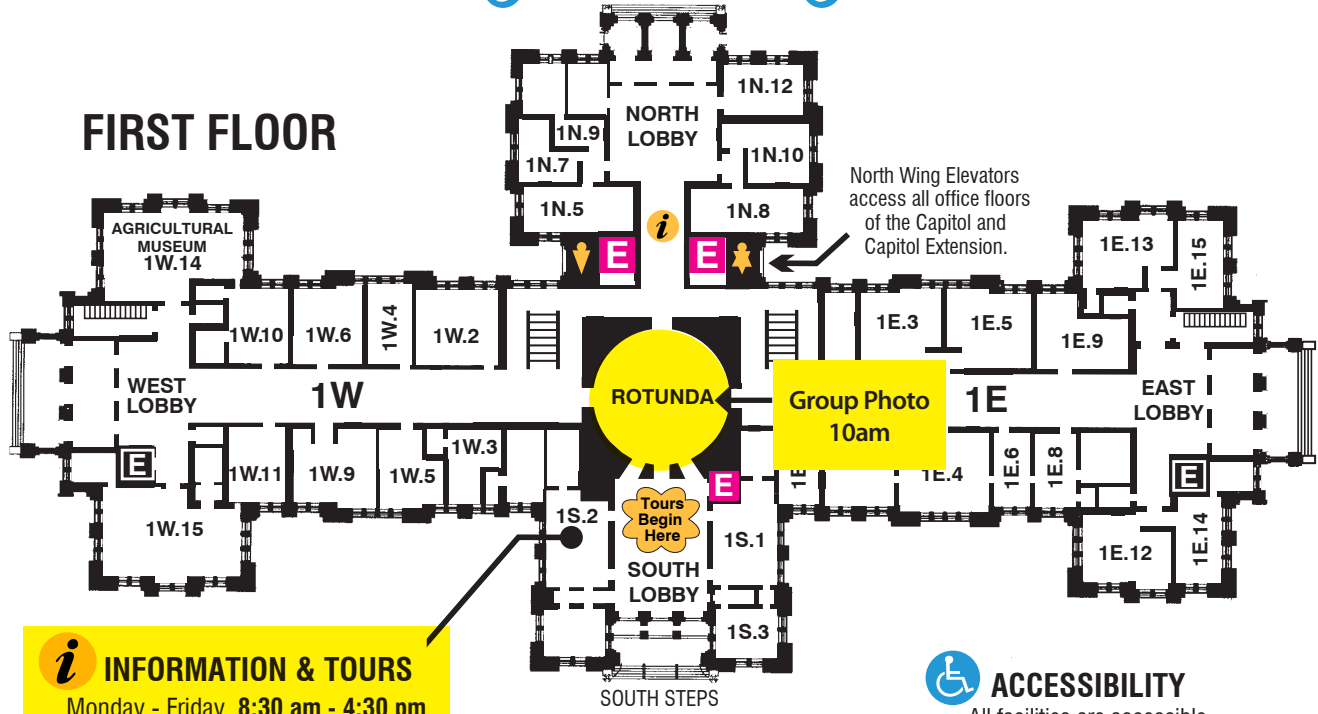

# FIRST FLOOR

North Wing Elevators access all office floors of the Capitol and Capitol Extension.

**i INFORMATION & TOURS**  
 Monday - Friday, 8:30 am - 4:30 pm  
 Saturday, 9:30 am - 3:30 pm  
 Sunday, Noon - 3:30 pm  
 Call 512.463.0063 for more information.

# GROUND FLOOR (Basement)

North Wing Elevators access all office floors of the Capitol and Capitol Extension.

## SECOND FLOOR

Baby Changing Tables located in 2nd Floor Restrooms

**Capitol Extension Access:** Take the North Wing elevators to Floor E1 or E2 of the underground Capitol Extension. Please visit the Capitol Giftshop on Floor E1 for Texas and Capitol mementos and books, as well as mints, medicines and other sundries. Also located on level E1 are a public cafeteria, an Automatic Teller Machine (ATM), and vending machines.